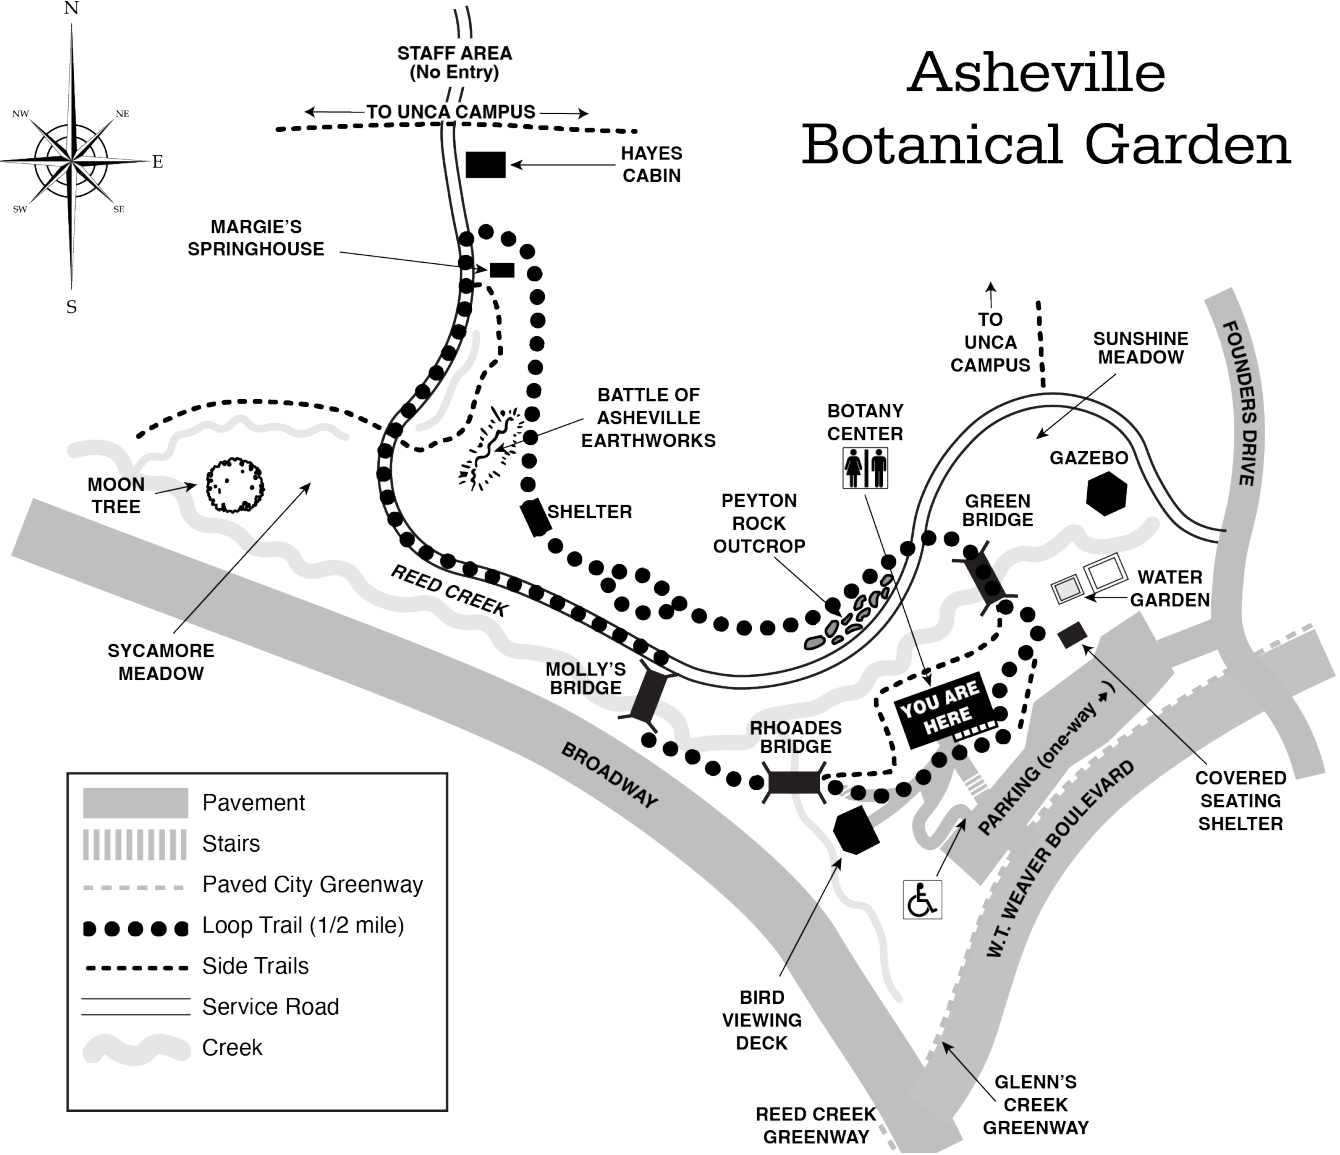

# Asheville Botanical Garden

	Pavement
	Stairs
	Paved City Greenway
	Loop Trail (1/2 mile)
	Side Trails
	Service Road
	Creek